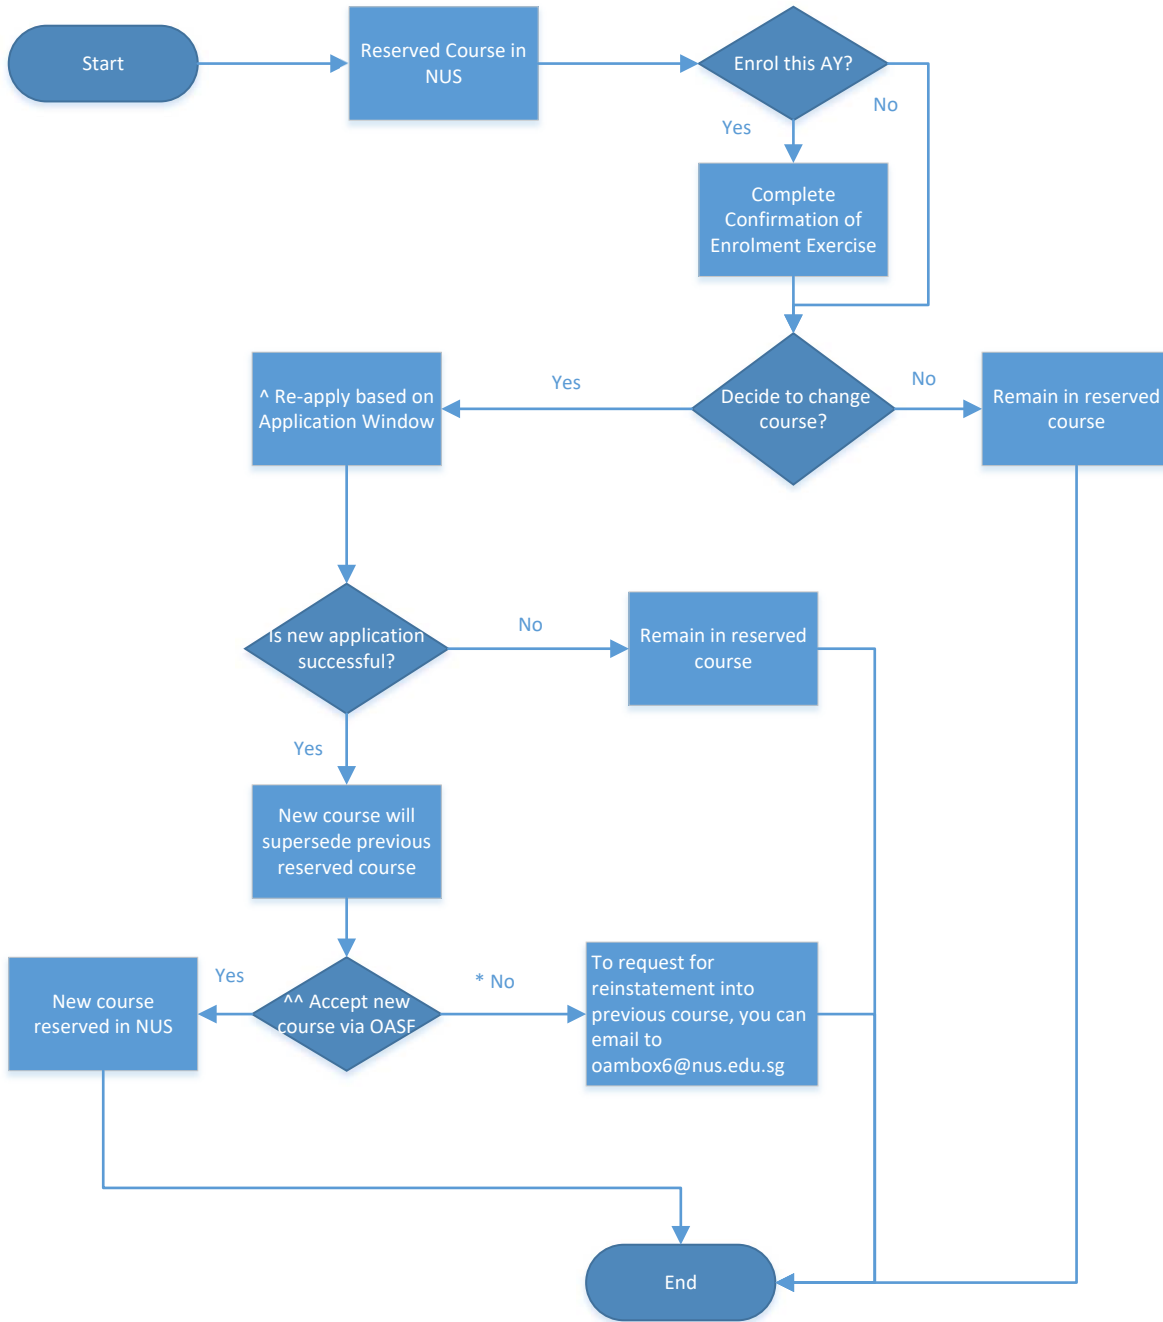

Change of Course Process

^ You should not indicate your reserved course as one of the choices in the new application.

^^ You are required to confirm your decision via OASF <https://myaces.nus.edu.sg/uasonline/Login>

* If you did not accept the new course via OASF, you will have no course in NUS.