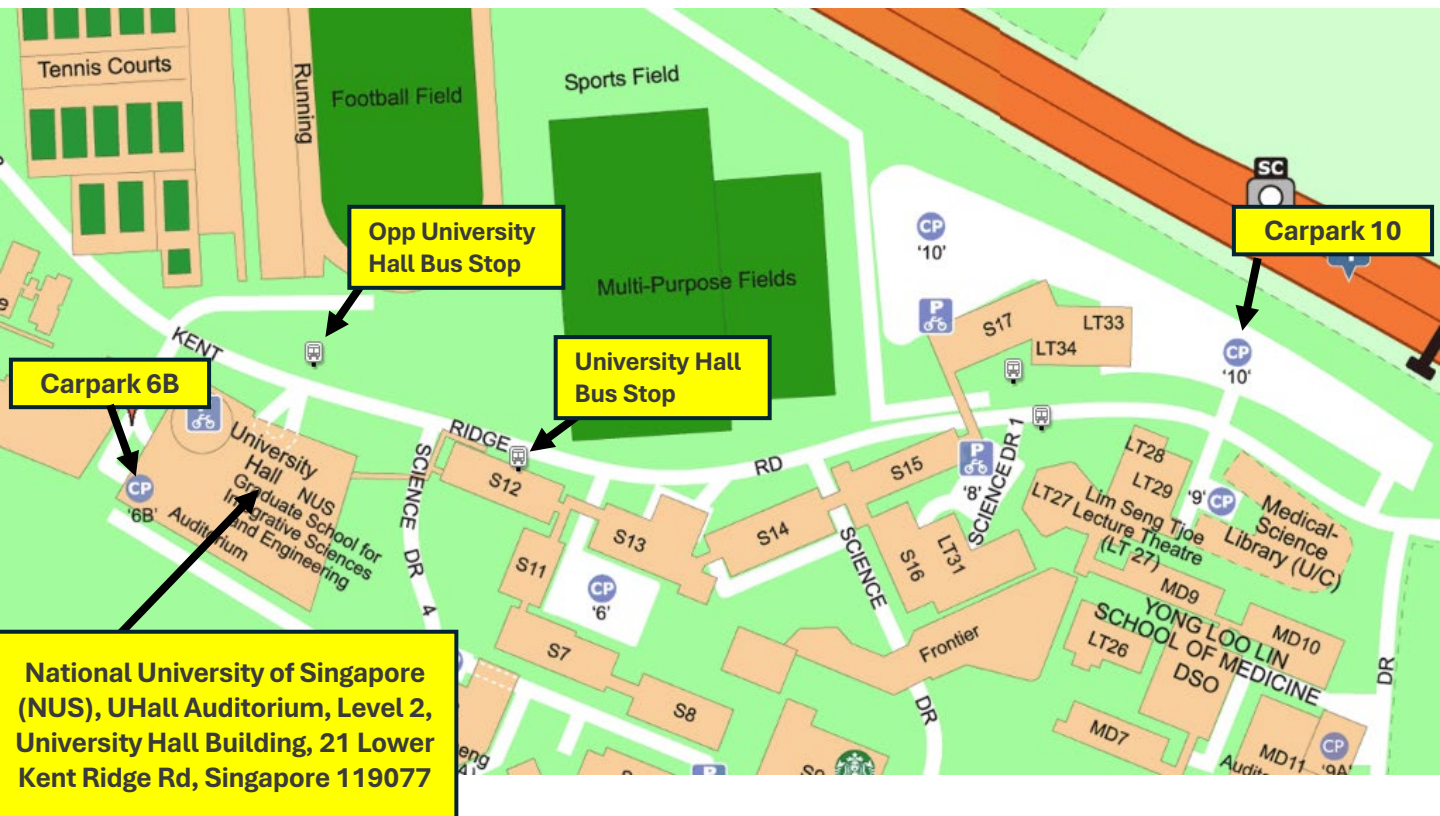

Directions to University Hall

By Car/Taxi

From AYE: Nearest exit – Exit 9

Nearest carparks:

- CP6B (Inside Uhall; limited parking available; first come first serve basis)
- CP10

By Bus

Nearest Bus Stops:

Opp University Hall (From Clementi Road direction)

- Bus Services: 95
- Campus Shuttle Bus Services: A2, D2, K

University Hall (from Kent Ridge MRT direction)

- Bus Services: 95
- Campus Shuttle Bus Services: A1, D2, K

By MRT

Nearest MRT Station: Kent Ridge
Take campus shuttle bus service from
Kent Ridge Station Exit A bus stop
(A1, D2, K) or bus 95