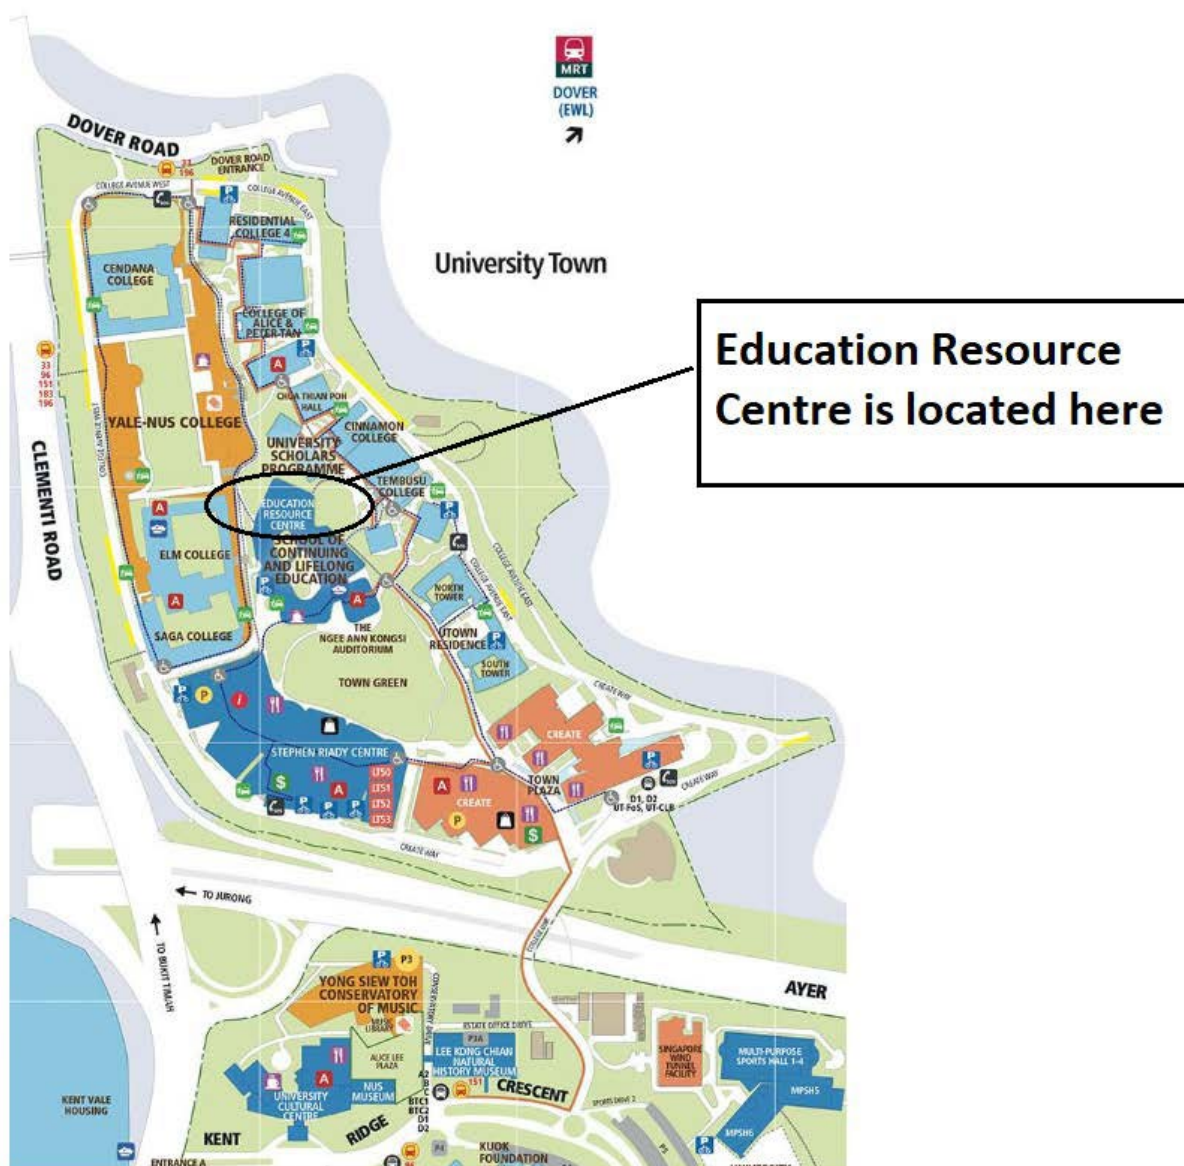

Information Kit

Map of Education Resource Centre (ERC), National University of Singapore (NUS)

Kent Ridge Campus

The map of UTown can also be downloaded from the following web-link:

<http://utown.nus.edu.sg/assets/Uploads/Documents/UTown-Directory.pdf>