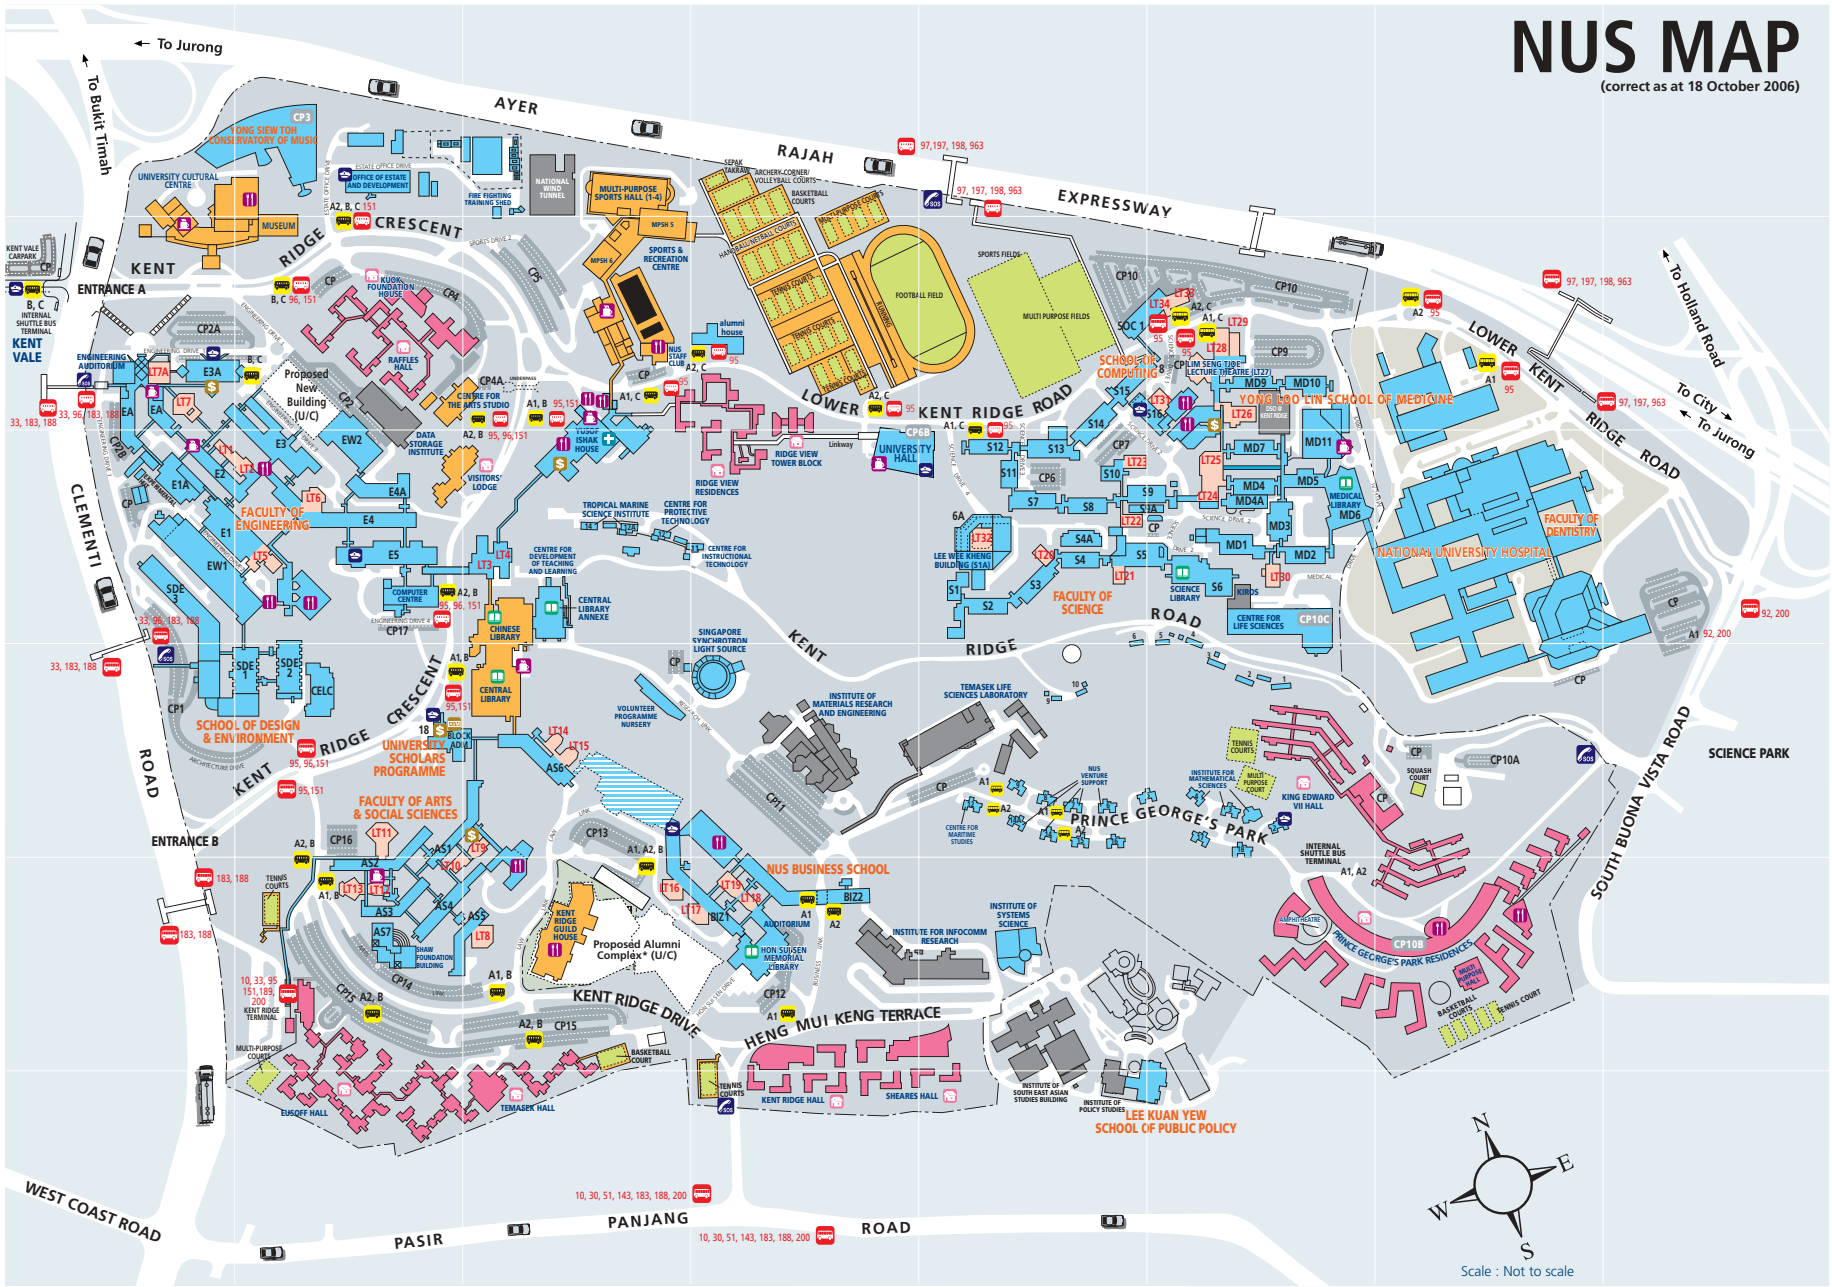

1 2 3 4 5 6 7 8

NUS MAP

(correct as at 18 October 2006)

A
B
C
D
E
F

* Faculty of Law
Moved to Bukit Timah Campus
since July 2006

* Proposed Alumni
Complex

LEGEND	
	Accommodation (Staff / Student / Visitor)
	ATM
	Add Value Machine (TransitLink)
	Dining Hall / Food Kiosk
	Cafe
	Internal Shuttle Bus Stop
	SBS / SMRT Bus Stop
	Library
	Clinic / Wellness Centre
	Security Post
	Emergency Call Point
	Open-space Carpark
	Underground Carpark