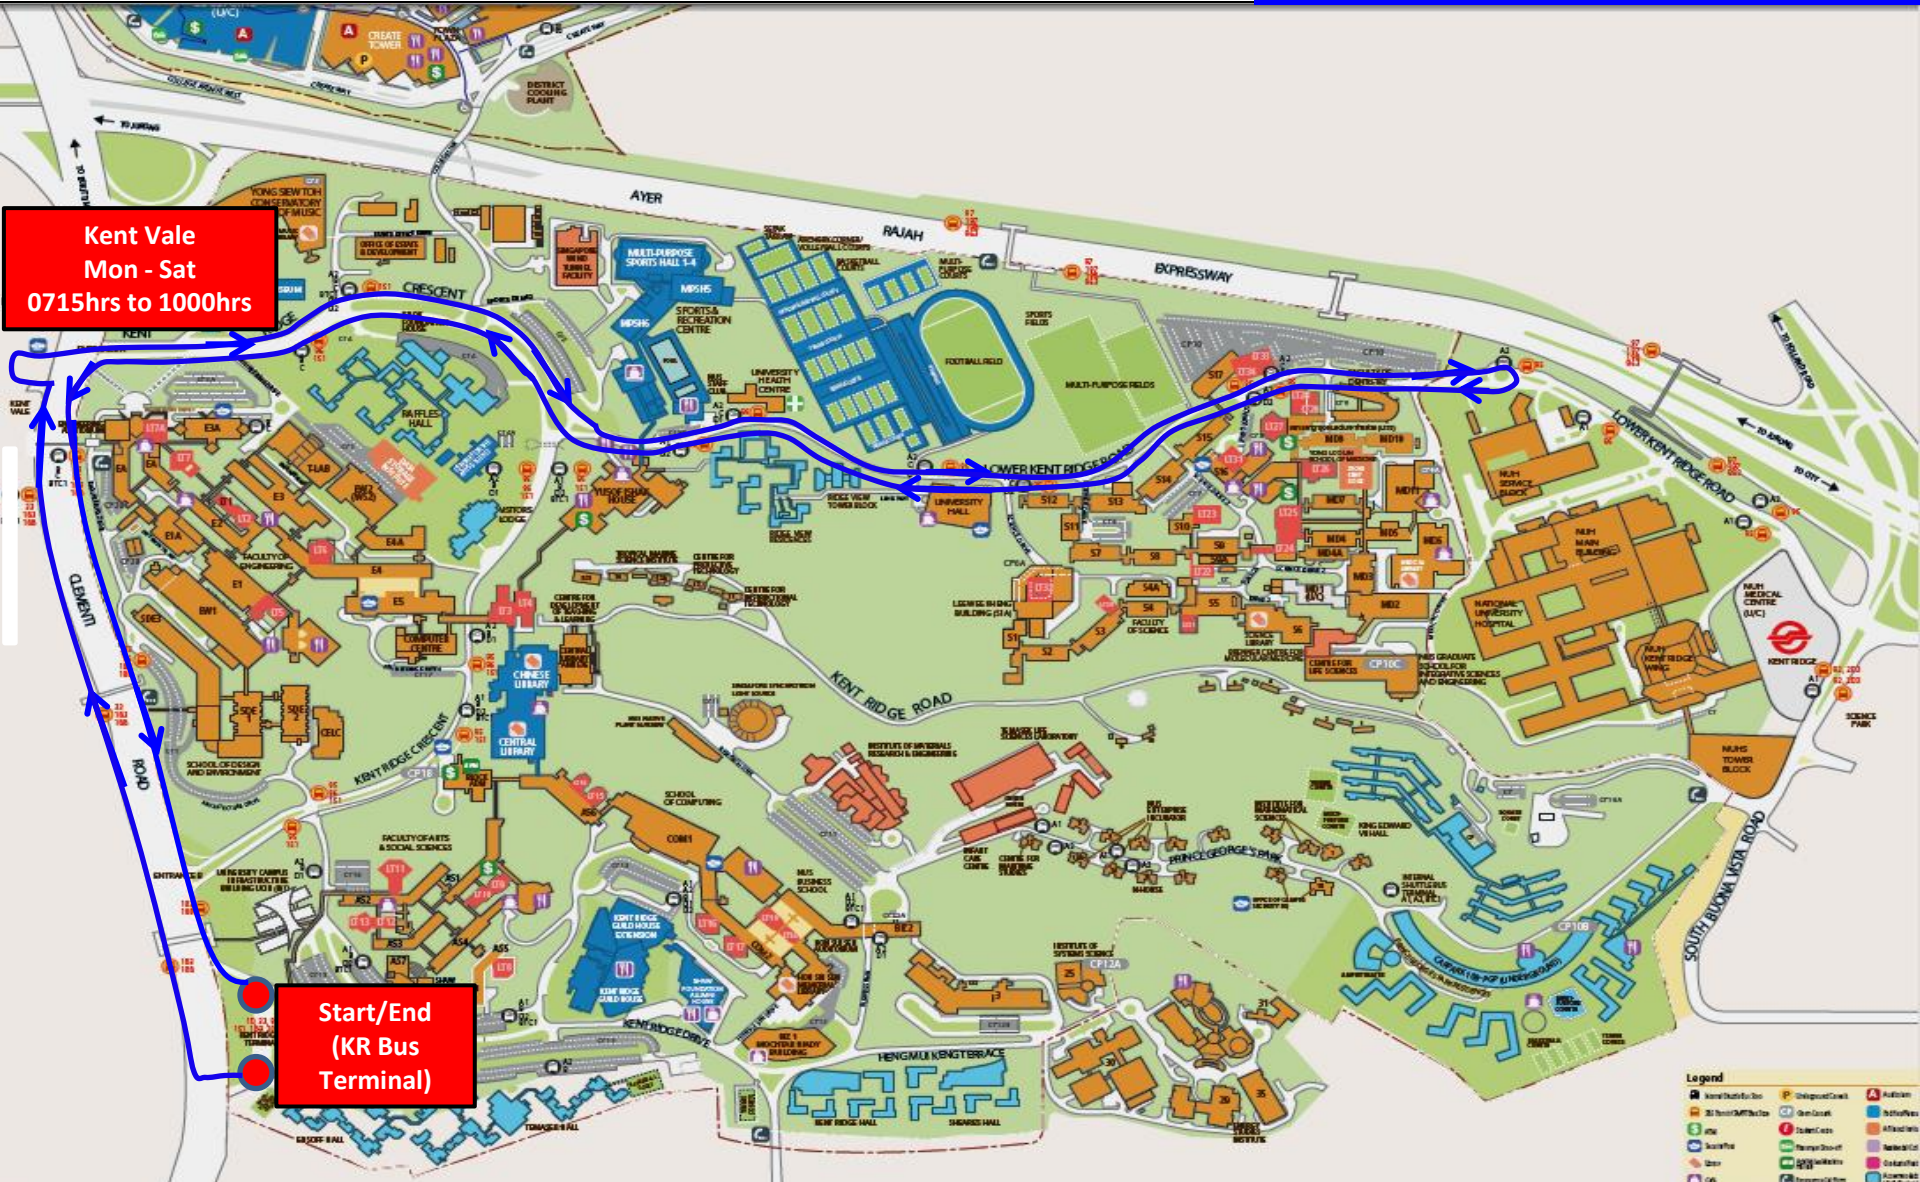

# NUS INTERNAL SHUTTLE BUS SERVICE (Route Map)

## Service C (Before 1000hrs)

# Service C (After 1000hrs)