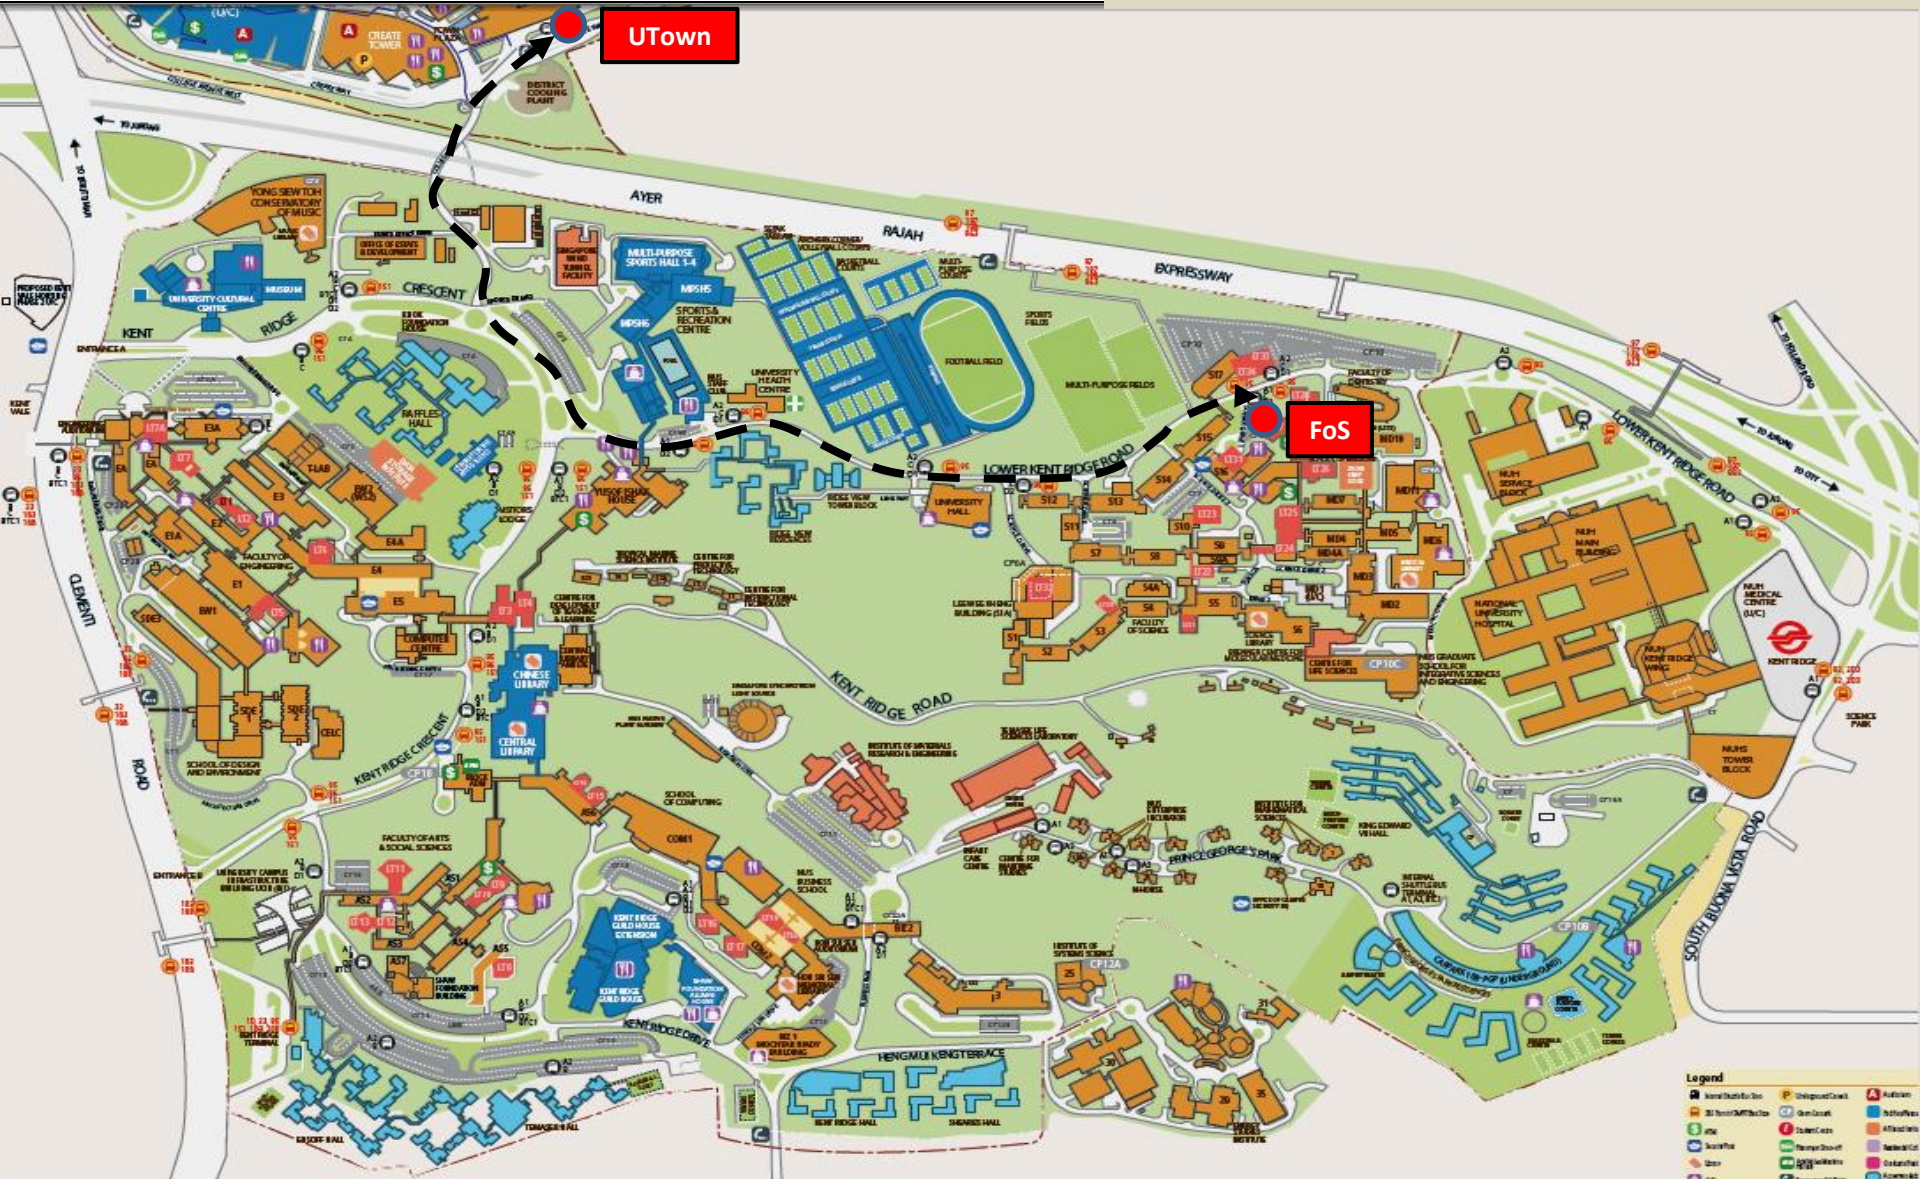

NUS INTERNAL SHUTTLE BUS SERVICE (Route Map)

Direct Service (UT – FoS)