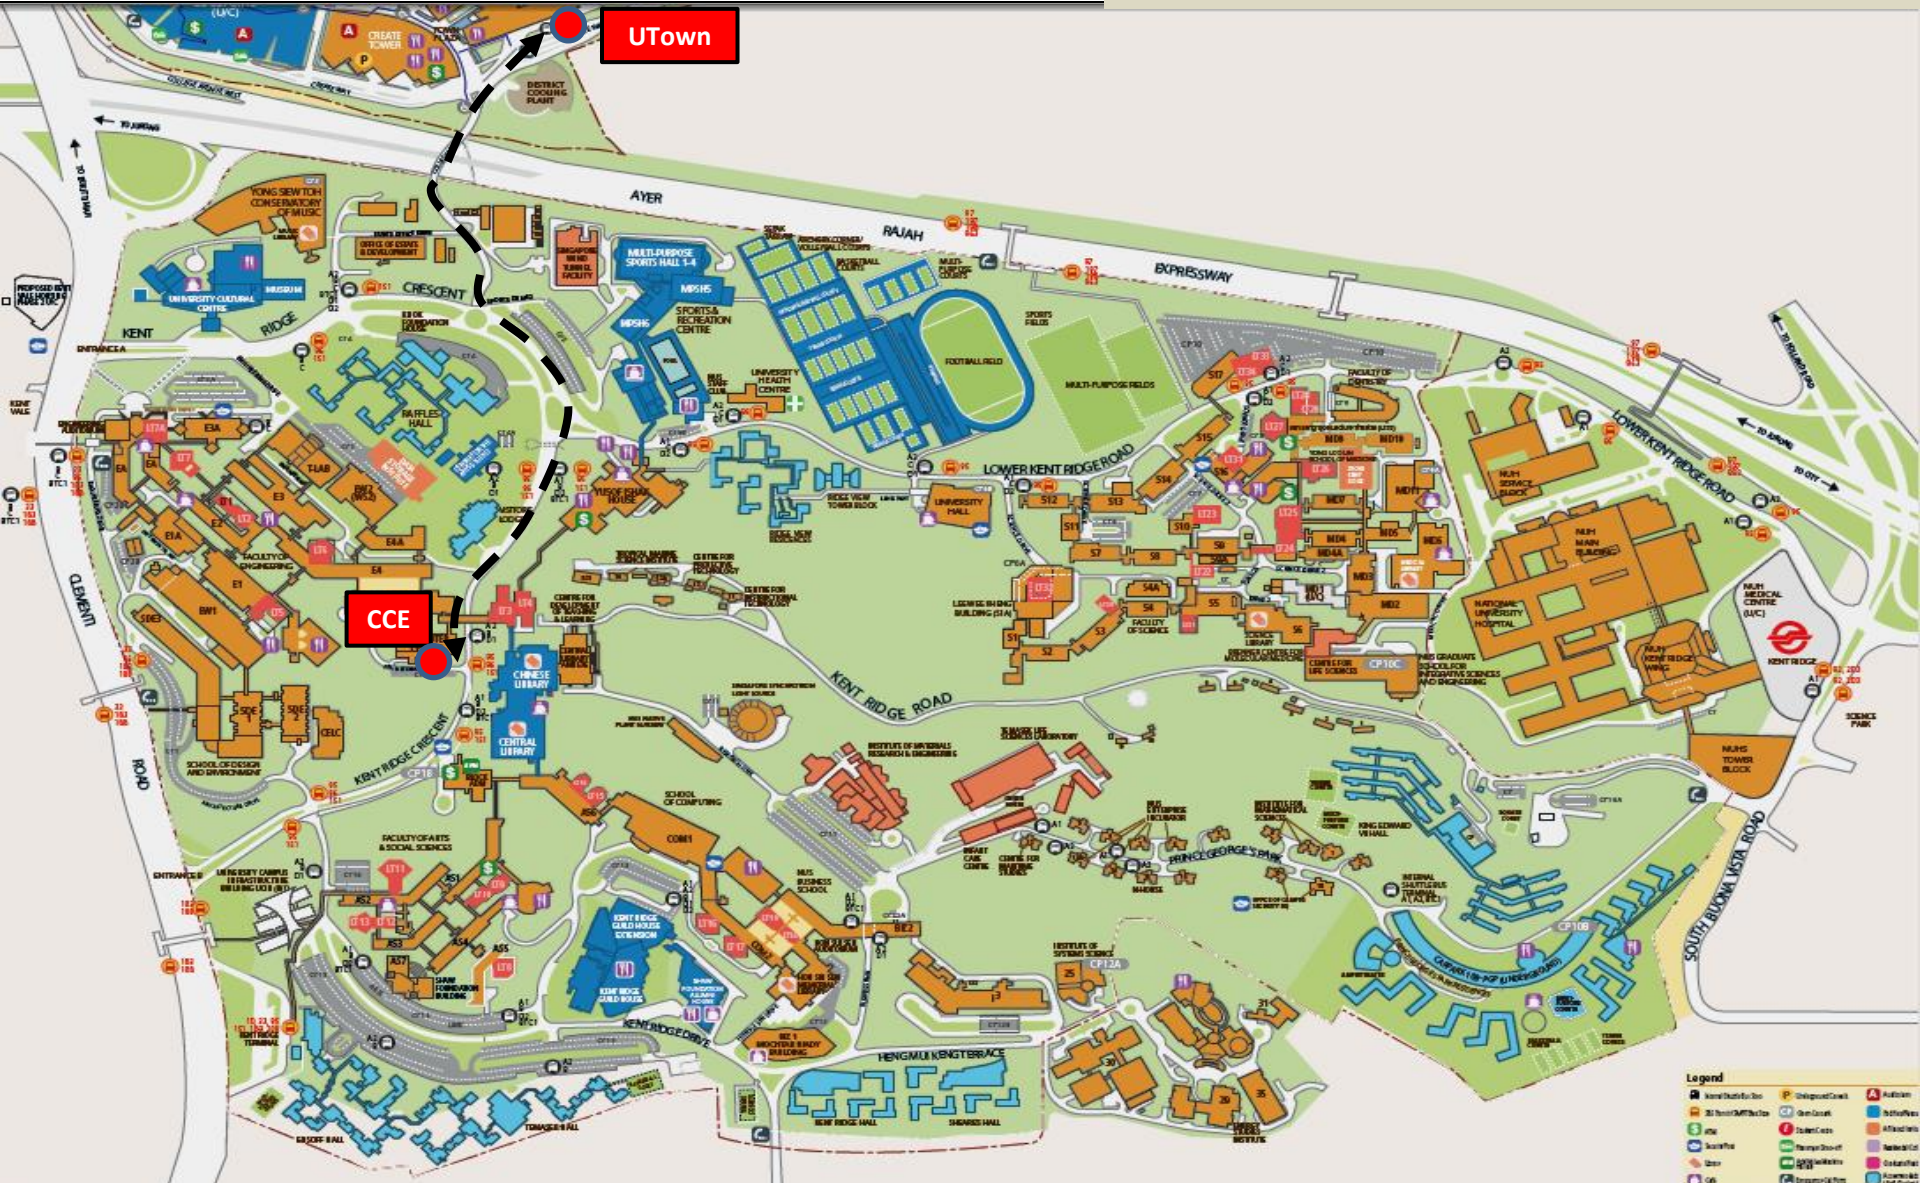

NUS INTERNAL SHUTTLE BUS SERVICE (Route Map)

Direct Service (UT – CLB)

Legend

NUS INTERNAL SHUTTLE BUS SERVICE (Route Map)

Direct Service (UT – FoS)

Legend

Internal Shuttle Bus	Uniquel Card	Autism
24 Hour ATM/Service	Open Cash	Activities
ATM	Student Card	Art Studio
Barcode	Library Book	Bandwidth
Car	Library Staff	Business
Car	Library Staff	Cardholder
Car	Library Staff	Cardholder
Car	Library Staff	Cardholder