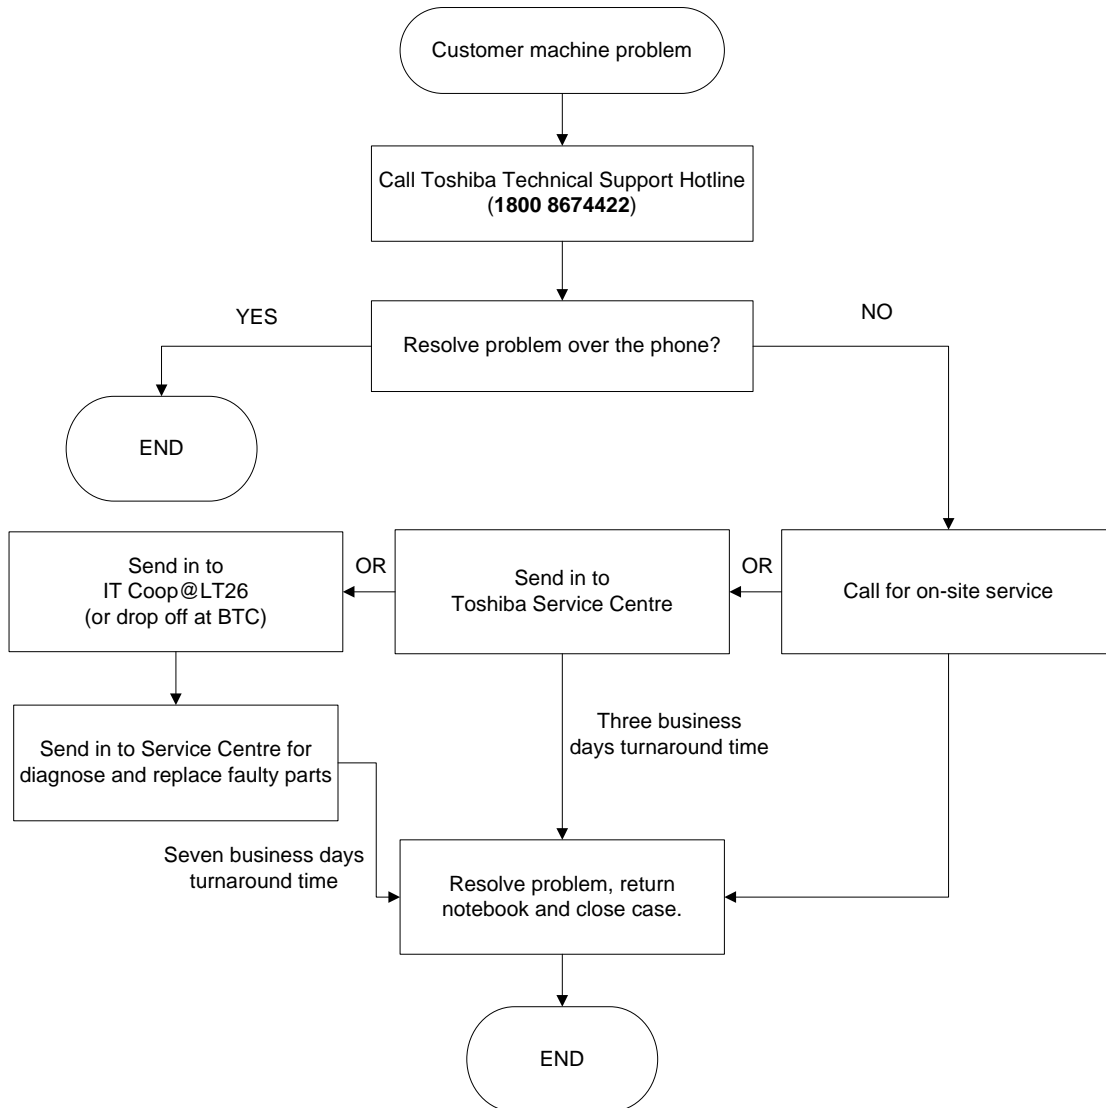

SERVICE AND SUPPORT FOR TOSHIBA NOTEBOOK

Toshiba Service Centre
Toshiba Data Dynamics Pte Ltd
10 Kallang Sector
Dynamics Building
Singapore 349280
Tel: 67418181
Fax: 67482505
Email: pcenquiry@toshibadata.com.sg
Web: www.toshibadata.com.sg

IT Coop@LT26
LT-26 Notebook Service Centre (beside Science
Canteen, podium of Lecture Theatre 26)
Lower Kent Ridge,
Singapore 119078
Tel: 68736267
Email: coppc04@nus.edu.sg

Drop off & Collection at Bukit Timah Campus

Collection every Wednesday at 11.30am.
Notebook received after Wed on the collection time will
wait till next collection day.