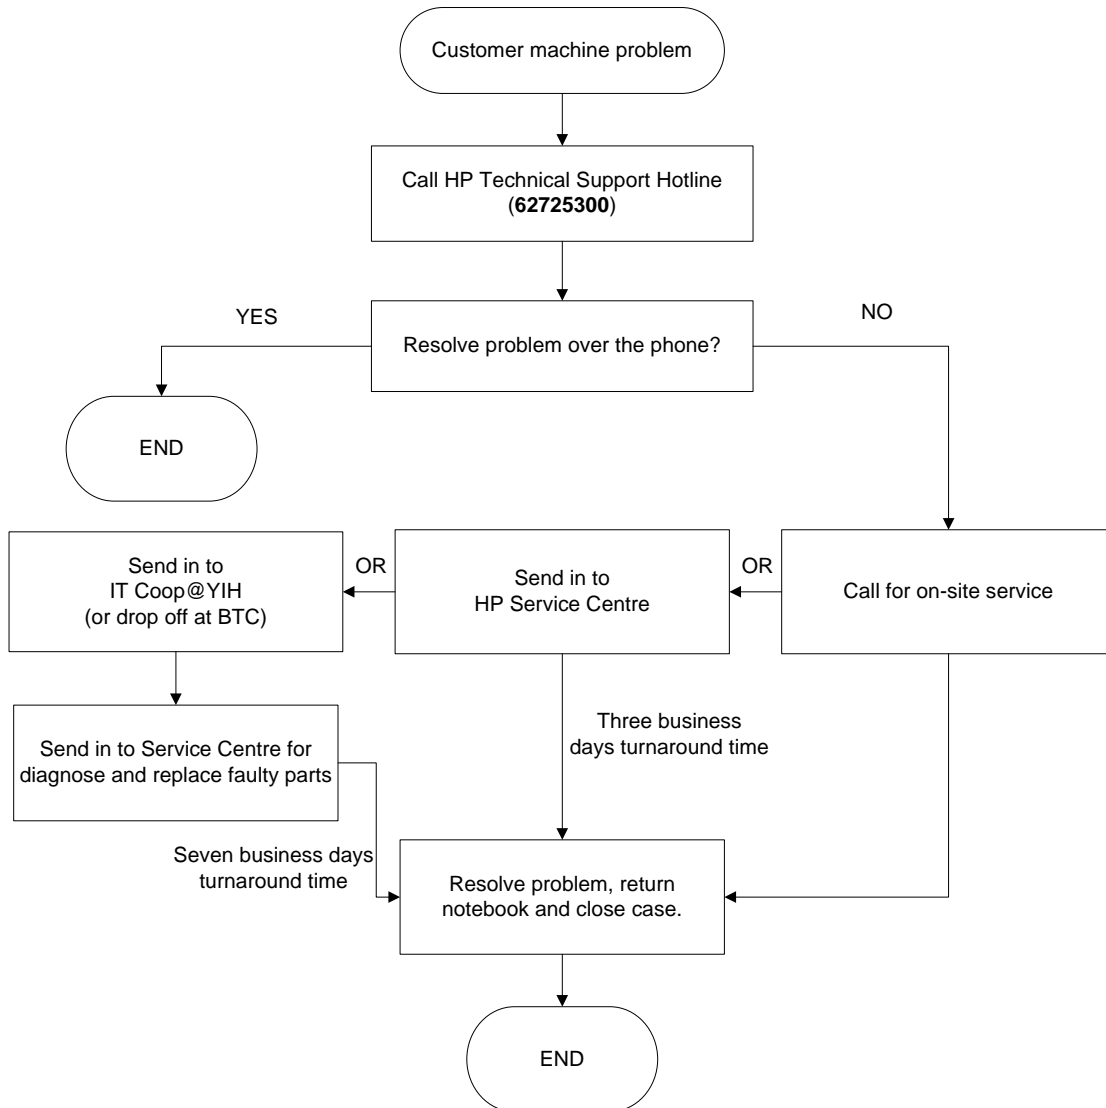

SERVICE AND SUPPORT FOR HP-COMPAQ NOTEBOOK

HP Service Centre
438A Alexandra Road
Blk A #02-08
Alexandra Technopark (Lift Lobby 2)
Singapore 119967
Tel: 1800-2725333

IT Coop@YIH
Yusof Ishak House Level 1 (beside Student Service
Centre)
31 Lower Kent Ridge, #01-02
Singapore 119078
Tel: 67792942
Email: coppcc05@nus.edu.sg

Drop off & Collection at Bukit Timah Campus

Collection every Wednesday at 11.30am.
Notebook received after Wed on the collection time will
wait till next collection day.