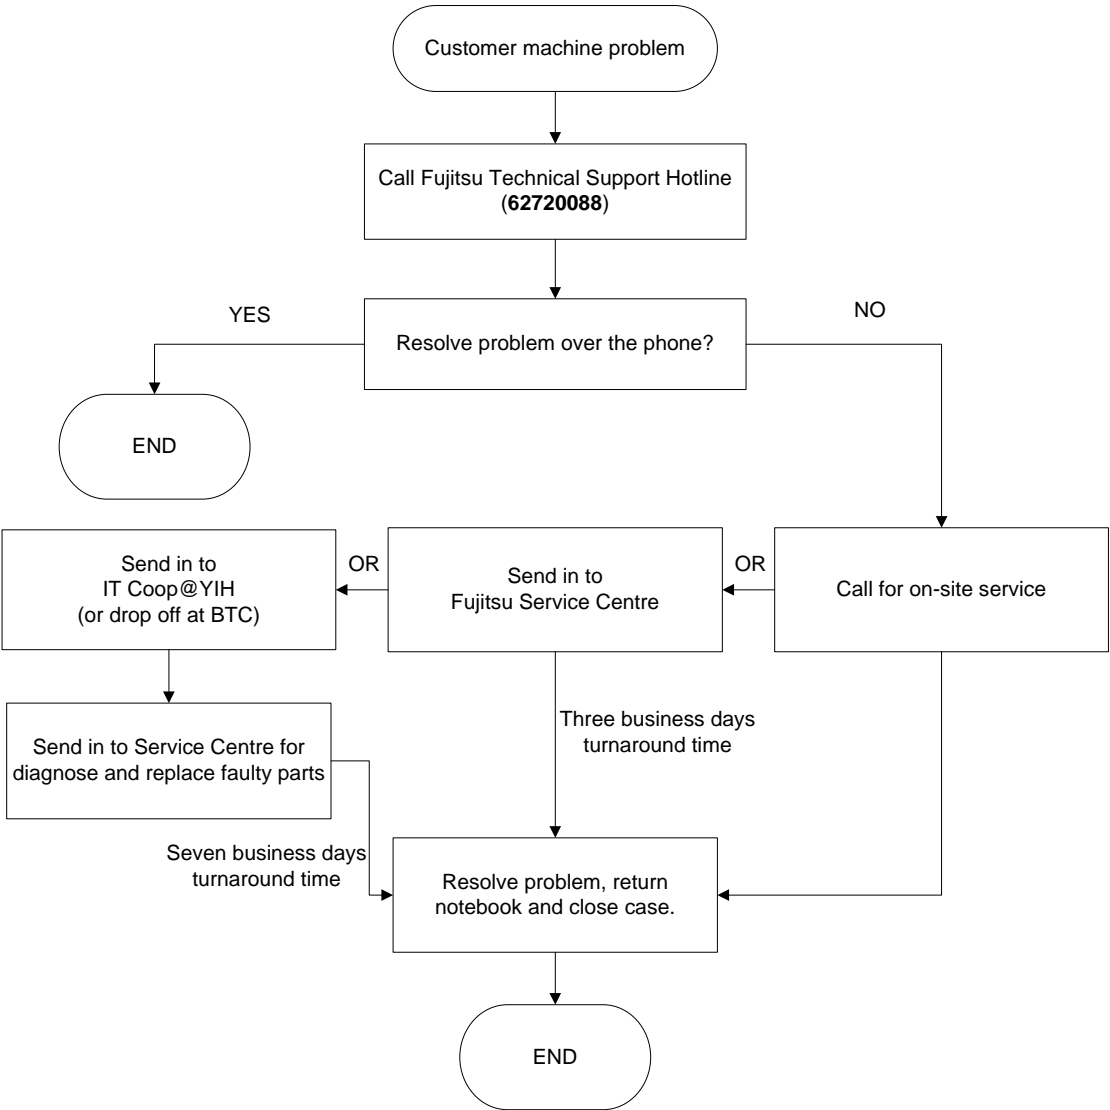

SERVICE AND SUPPORT FOR FUJITSU NOTEBOOK

Fujitsu Service Centres

AsiaPac Distribution Pte Ltd
219 Henderson Road
#05-01 Henderson Industrial Park
Singapore 159556
Tel: 62720088
Fax: 62783104
or
Fujitsu PC Asia Pacific Pte Ltd
106, North Bridge Road,
#05-36, Funan DigitalLife Mall
Singapore 179097
Tel: 67388118
Fax: 67388177

IT Coop@YIH
Yusof Ishak House Level 1 (beside Student Service Centre)
31 Lower Kent Ridge, #01-02
Singapore 119078
Tel: 67792942
Email: copp05@nus.edu.sg

Drop off & Collection at Bukit Timah Campus

Collection every Wednesday at 11.30am.
Notebook received after Wed on the collection time will wait till next collection day.