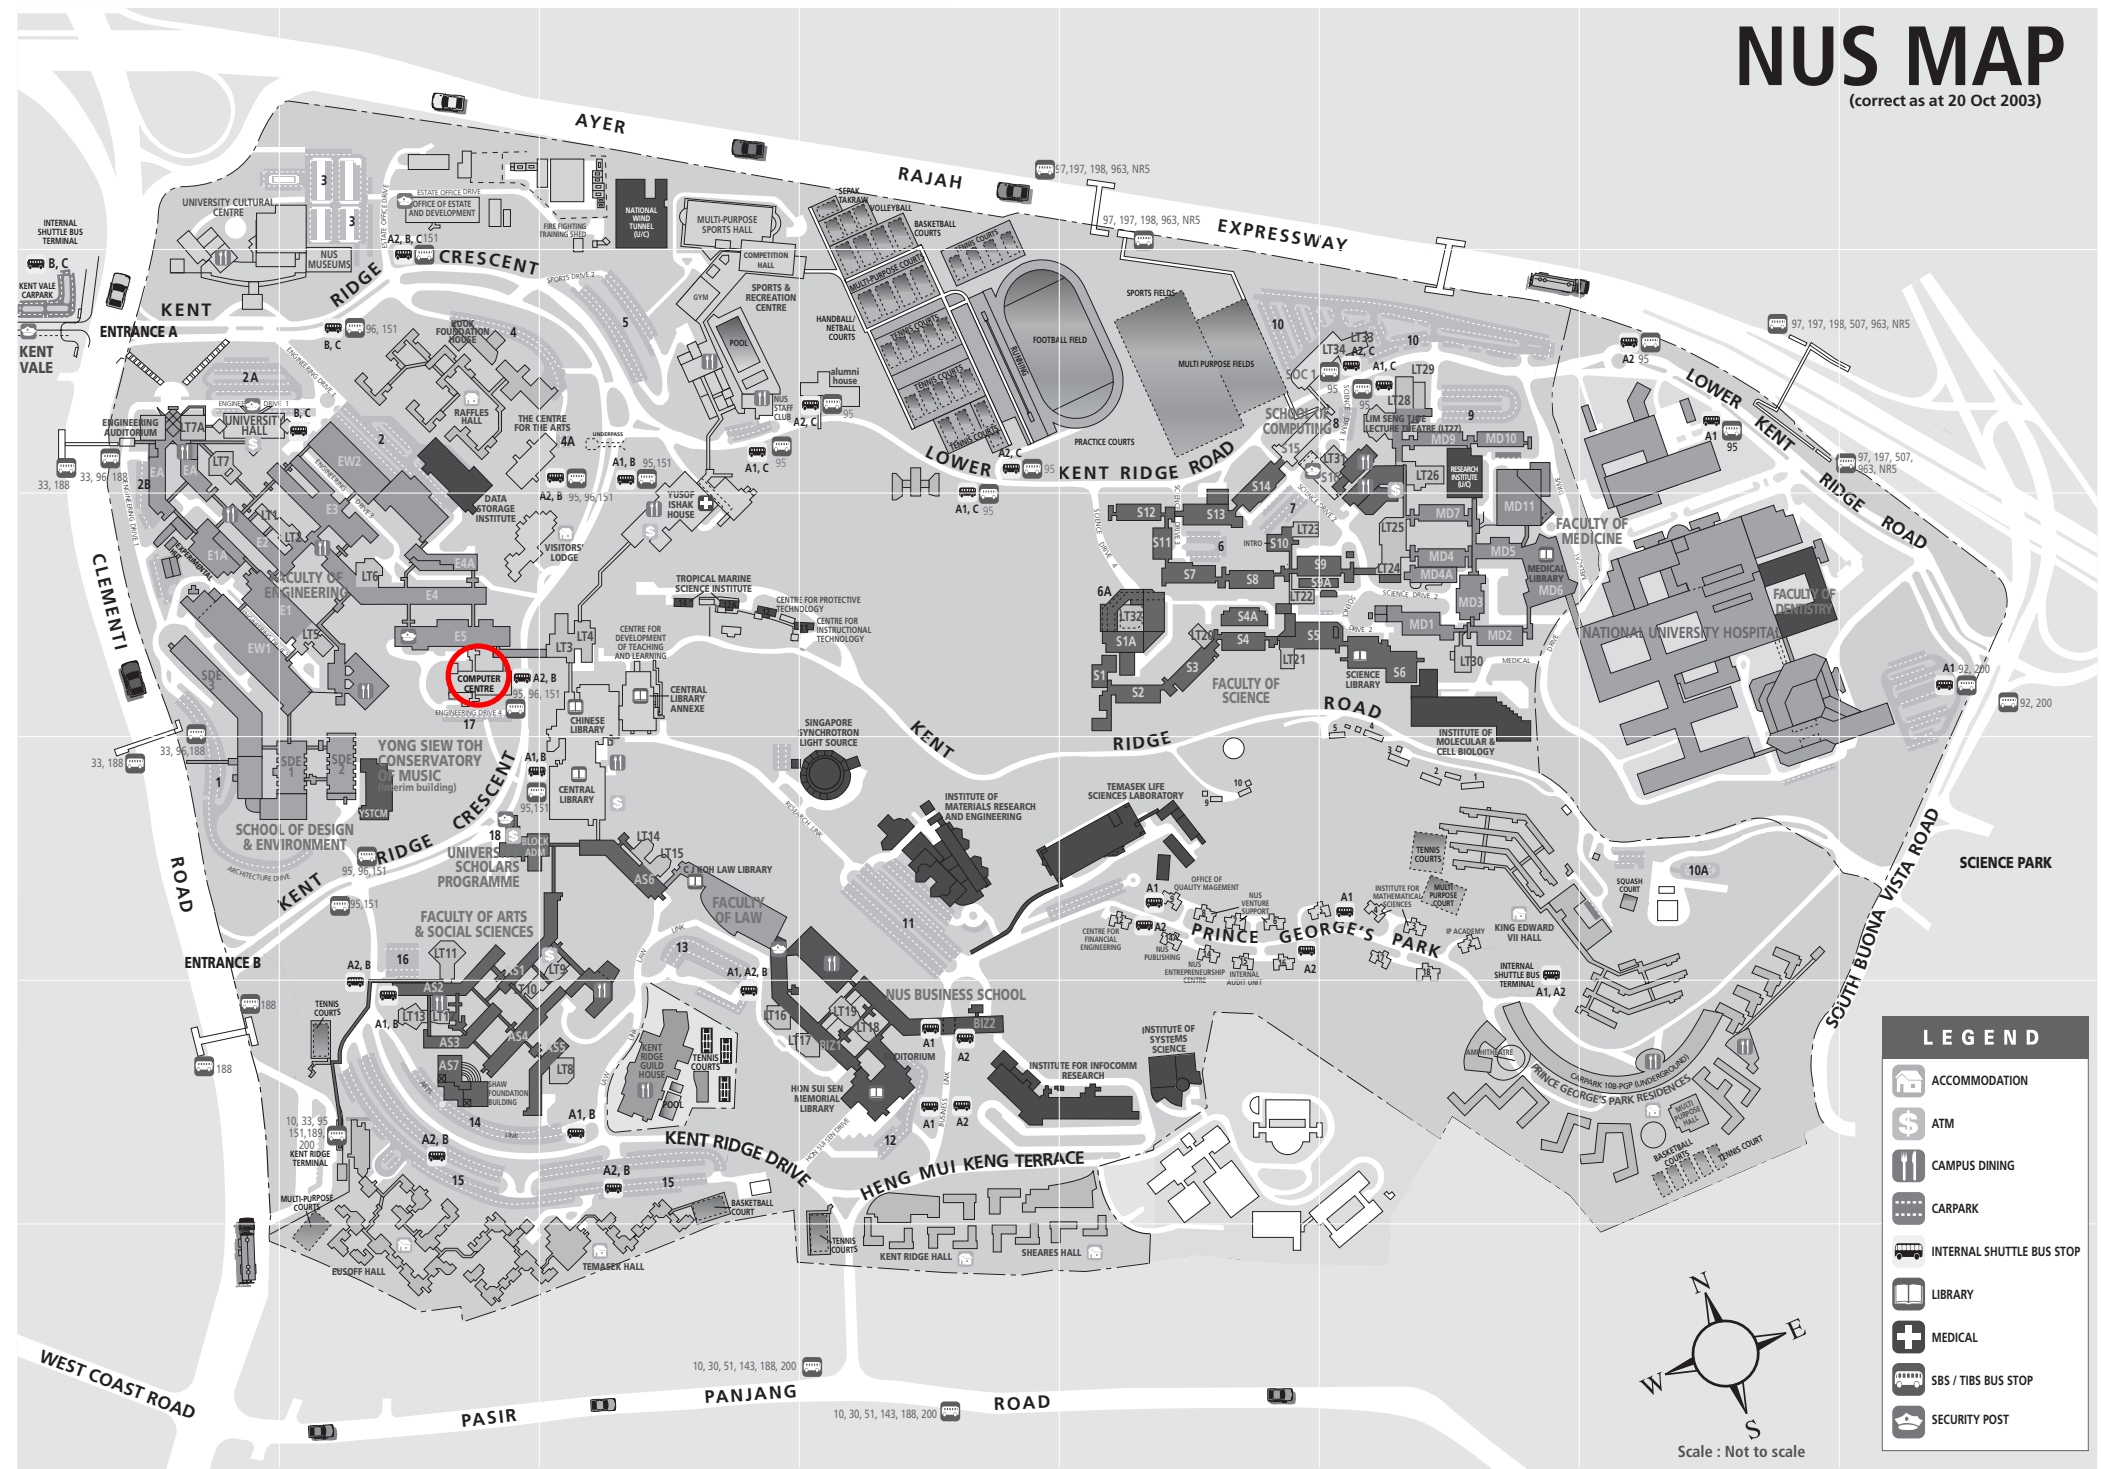

# NUS MAP

(correct as at 20 Oct 2003)

LEGEND	
	ACCOMMODATION
	ATM
	CAMPUS DINING
	CARPARK
	INTERNAL SHUTTLE BUS STOP
	LIBRARY
	MEDICAL
	SBS / TBS BUS STOP
	SECURITY POST